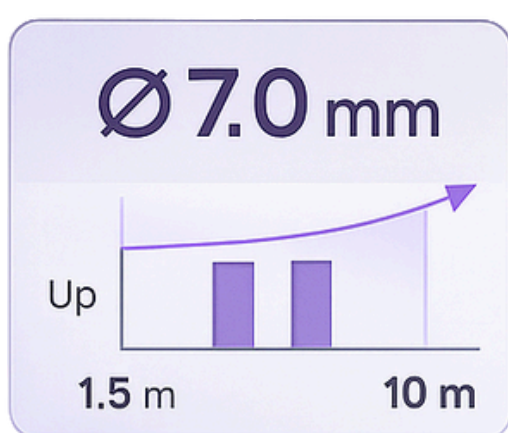

HDMI 2.0 (HDTV 2.0) CABLE — MALE TO MALE

Stable 4K Connectivity

Model No.	Length (Mtr).
X301	1.5 M
X302	2 M
X303	3 M
X304	5 M
X305	10 M
X306	15 M
X307	20 M

RESOLUTION & REFRESH BY RUN LENGTH

1.5–10 m	Up to 4K (3840×2160) @ 60 Hz (*2K4K 60HZ)*
15–20 m	Up to 4K (3840×2160) @ 30 Hz (*2K4K 30HZ)*

Actual performance depends on device capability and installation environment, especially for runs > 15m.

HIGH COMPRESSION OUTER LAYER

PREMIUM ALUMINIUM OUTER SHELL

PLUG & PLAY

BUILT FOR RELIABLE 4K PERFORMANCE

- HDMI 2.0, M/M with standard 19+1 wire configuration.
- Aluminium alloy shell for durability and heat dissipation.
- Gold-plated connectors for high corrosion resistance and stable signals.
- Plug and play, compatible with 4k/1080p/720p
- Length options from 1.5 to 20 meters to suit home, office, and AV installations.