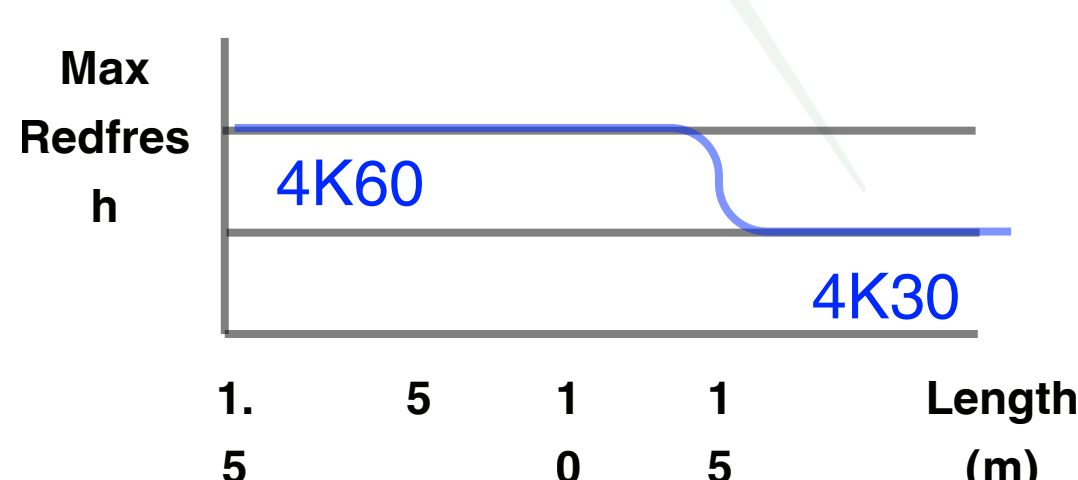

HDMI 2.0 (HDTV 2.0) CABLE — MALE TO MALE

Stable 4K Connectivity

Model No.	Length (Mtr).
X301	1.5 M
X302	2 M
X303	3 M
X304	5 M
X305	10 M
X306	15 M
X307	20 M

RESOLUTION & REFRESH BY RUN LENGTH

1.5–10 m	Up to 4K (3840×2160) @ 60 Hz (*2K4K 60HZ)*
15–20 m	Up to 4K (3840×2160) @ 30 Hz (*2K4K 30HZ)*

Actual performance depends on device capability and installation environment, especially for runs > 15m.

HIGH COMPRESSION OUTER LAYER

PREMIUM ALUMINIUM OUTER SHELL

PLUG & PLAY

BUILT FOR RELIABLE 4K PERFORMANCE

- HDMI 2.0, M/M with standard 19+1 wire configuration.
- Aluminium alloy shell for durability and heat dissipation.
- Gold-plated connectors for high corrosion resistance and stable signals.
- Plug and play, compatible with 4k/1080p/720p
- Length options from 1.5 to 20 meters to suit home, office, and AV installations.