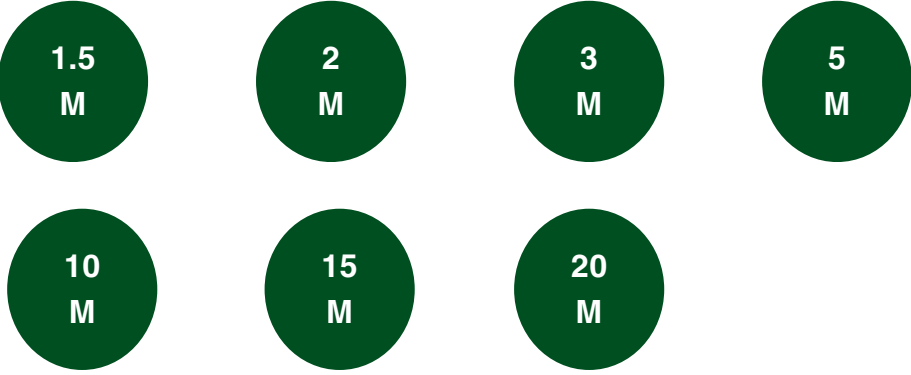

HDMI 2.0 (HDTV 2.0) CABLE — MALE TO MALE

Stable 4K Connectivity

Model No.	Length (Mtr).
X301	1.5 M
X302	2 M
X303	3 M
X304	5 M
X305	10 M
X306	15 M
X307	20 M

RESOLUTION & REFRESH BY RUN LENGTH

1.5–10 m	Up to 4K (3840×2160) @ 60 Hz (*2K4K 60HZ)*
15–20 m	Up to 4K (3840×2160) @ 30 Hz (*2K4K 30HZ)*

Actual performance depends on device capability and installation environment, especially for runs > 15m.

HIGH COMPRESSION OUTER LAYER

PREMIUM ALUMINIUM OUTER SHELL

PLUG & PLAY

BUILT FOR RELIABLE 4K PERFORMANCE