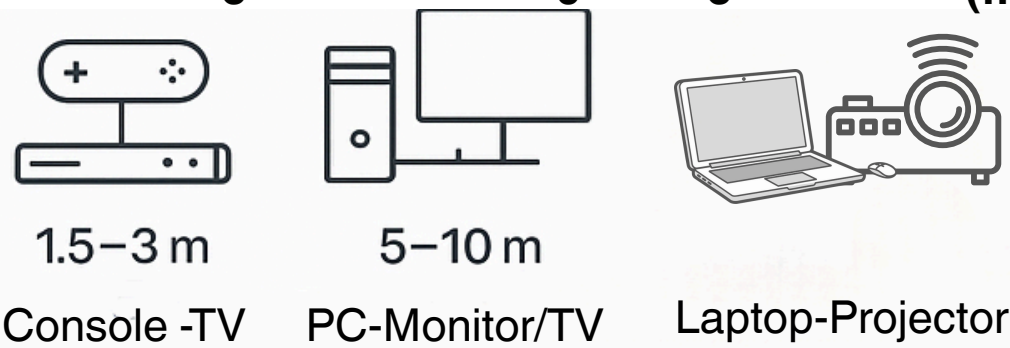

HDMI 2.0 (HDTV 2.0) CABLE — MALE TO MALE

Stable 4K Connectivity

Model No.	Length (Mtr).
X301	1.5 M
X302	2 M
X303	3 M
X304	5 M
X305	10 M
X306	15 M
X307	20 M

RESOLUTION & REFRESH BY RUN LENGTH

1.5–10 m	Up to 4K (3840×2160) @ 60 Hz (*2K4K 60HZ)*
15–20 m	Up to 4K (3840×2160) @ 30 Hz (*2K4K 30HZ)*

Actual performance depends on device capability and installation environment, especially for runs > 15m.

HIGH COMPRESSION OUTER LAYER

PREMIUM ALUMINIUM OUTER SHELL

PLUG & PLAY

BUILT FOR RELIABLE 4K PERFORMANCE

- HDMI 2.0, M/M with standard 19+1 wire configuration.
- Aluminium alloy shell for durability and heat dissipation.
- Gold-plated connectors for high corrosion resistance and stable signals.
- Plug and play, compatible with 4k/1080p/720p
- Length options from 1.5 to 20 meters to suit home, office, and AV installations.