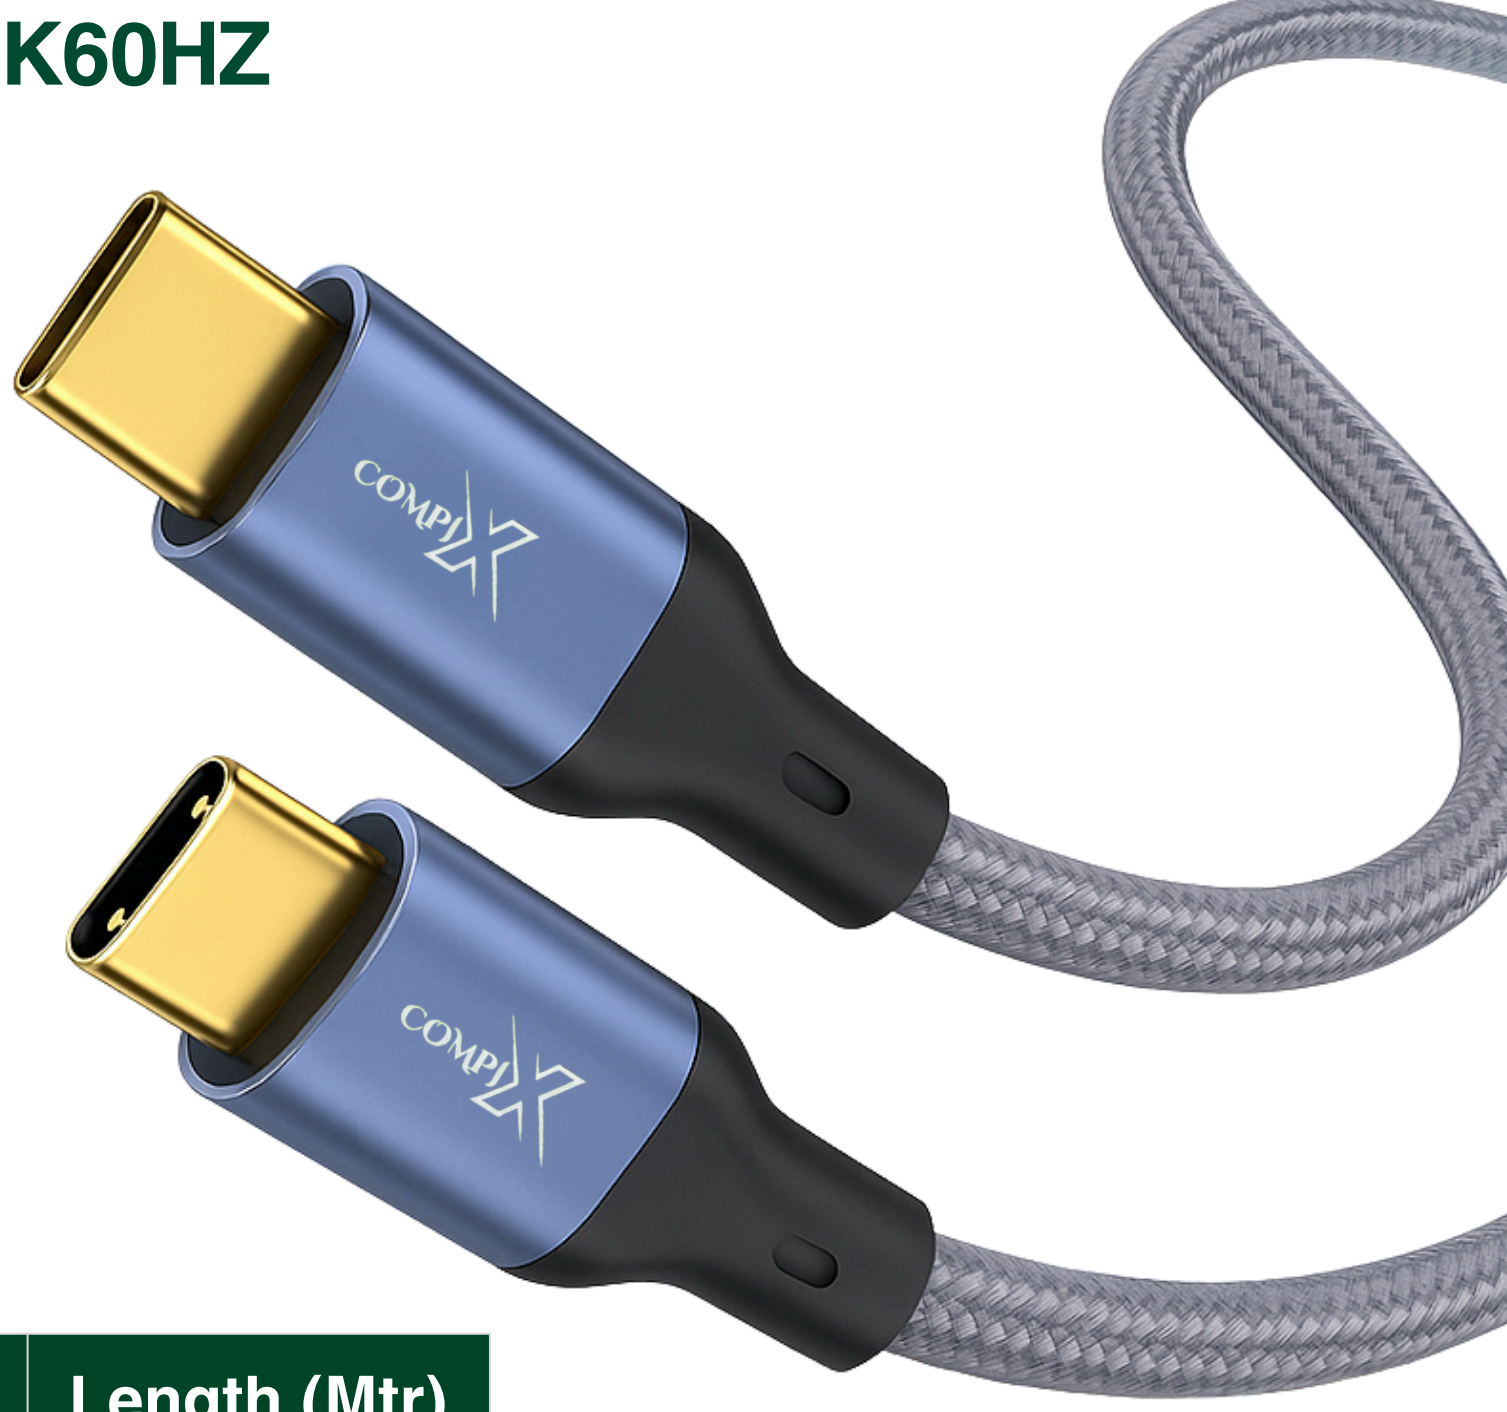

USB-C 3.1 CABLE 100W PD 10GBPS | 4K60HZ

Model No.	Length (Mtr)
XC101	1 M
XC102	2 M

SAFE AND FAST CHARGING WITH E-MARK

1
M

2
M

100
W*

10Gbps

External SSD

4K Camera

Docking Station

10Gbps

Backward compatible with USB 2.0: host/device must support gen 2 for 10Gbps.

4K

ALT MODE

Presentations

Creator setup