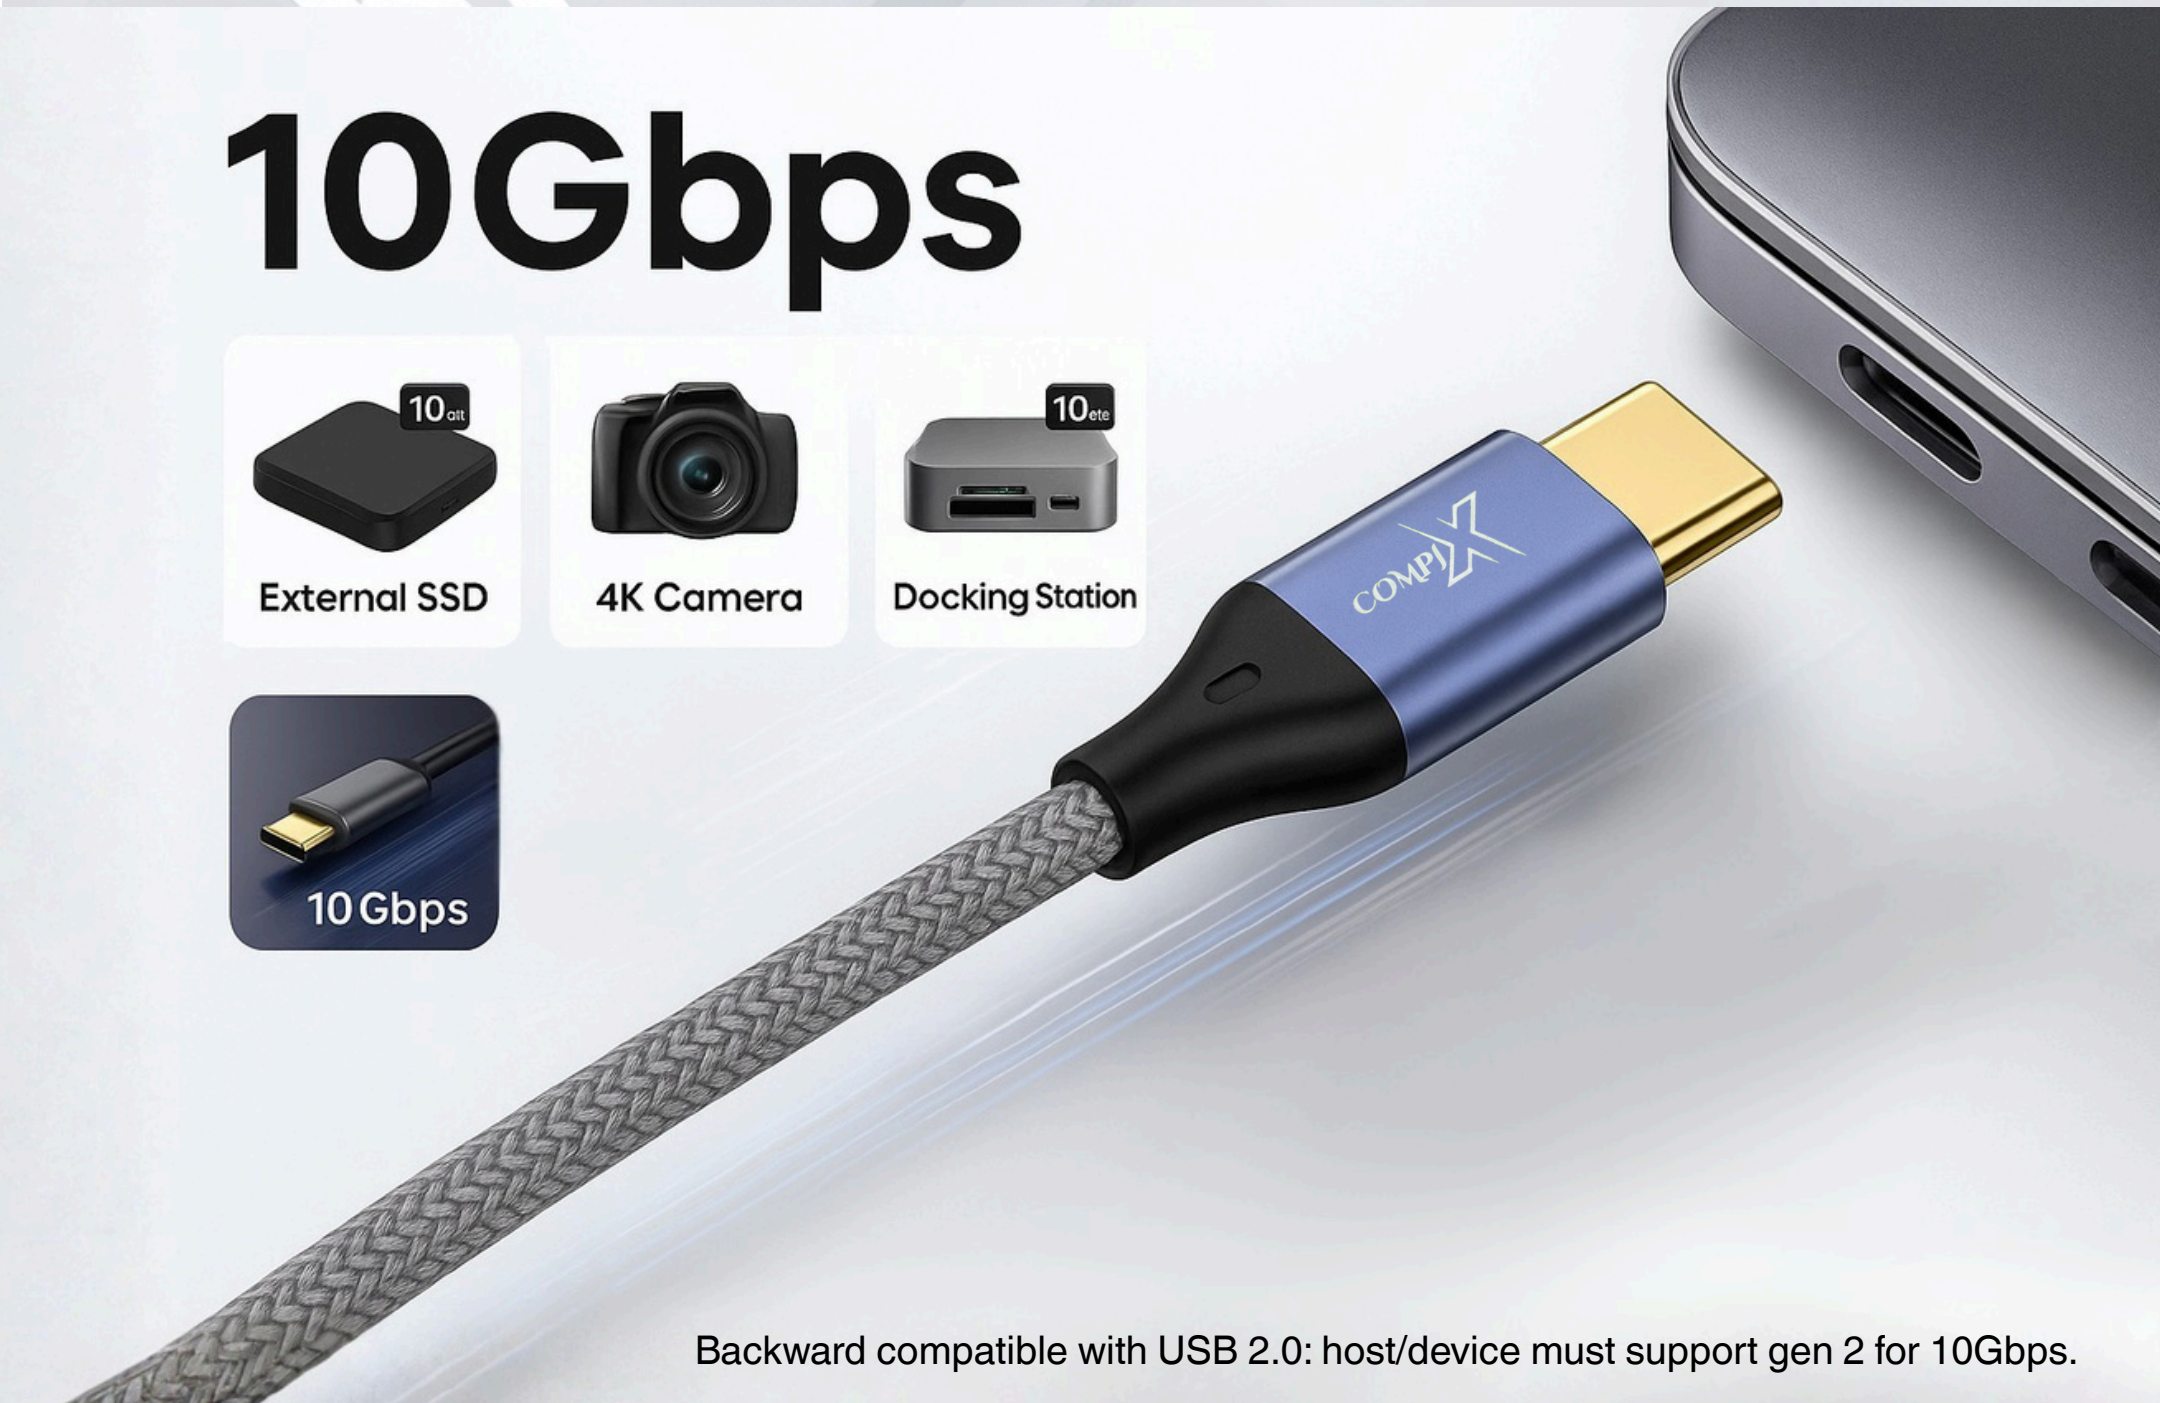

USB-C 3.1 CABLE 100W PD 10GBPS | 4K60HZ

Model No.	Length (Mtr)
XC101	1 M
XC102	2 M

SAFE AND FAST CHARGING WITH E-MARK

1
M

2
M

100
W*

10Gbps

External SSD

4K Camera

Docking Station

10Gbps

Backward compatible with USB 2.0: host/device must support gen 2 for 10Gbps.

4K

ALT MODE

Presentations

Creator setup